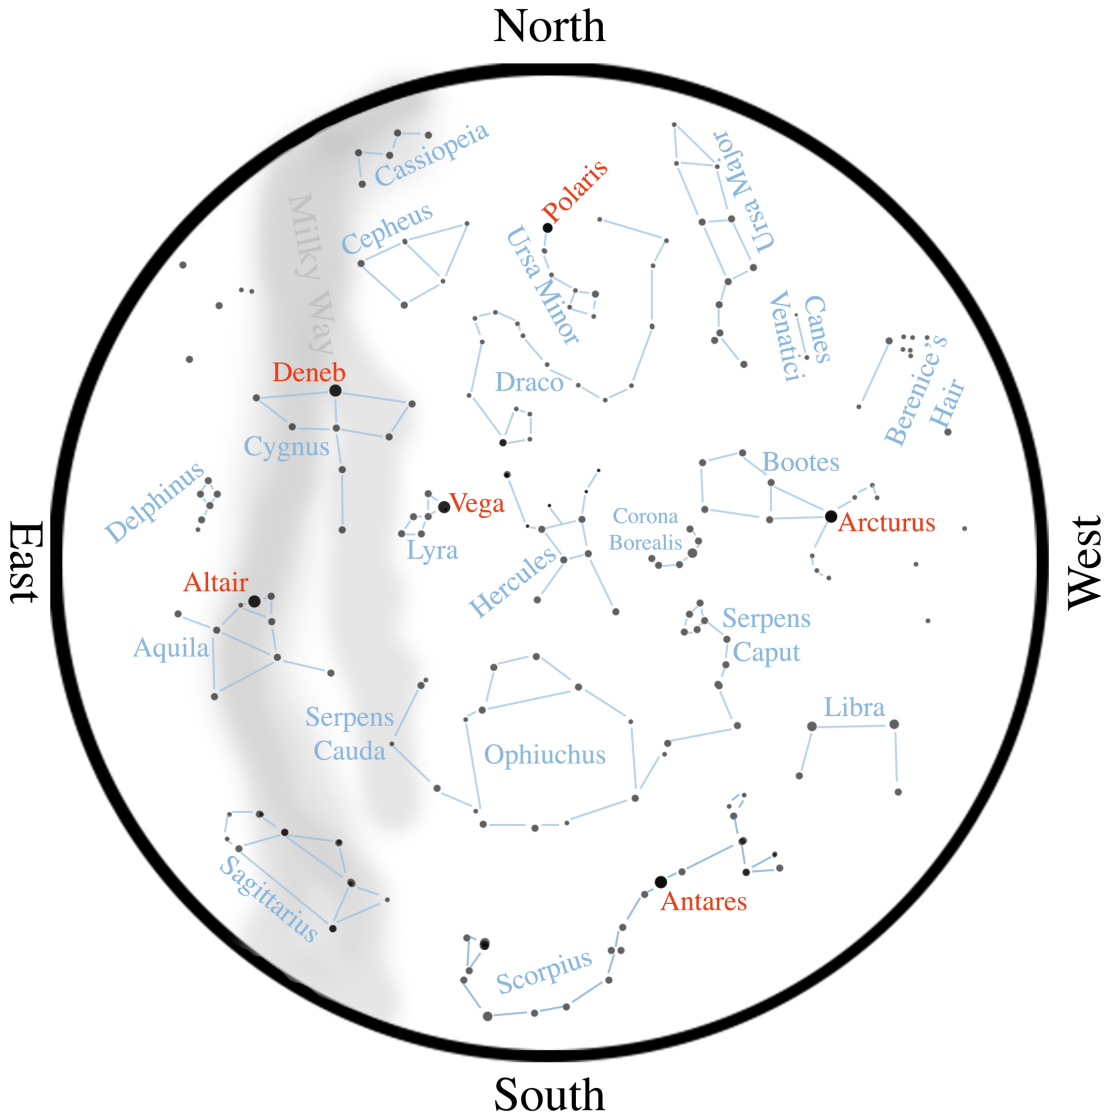

Summer Star Chart with Constellation Lines

The Summer Sky
45° North Latitude