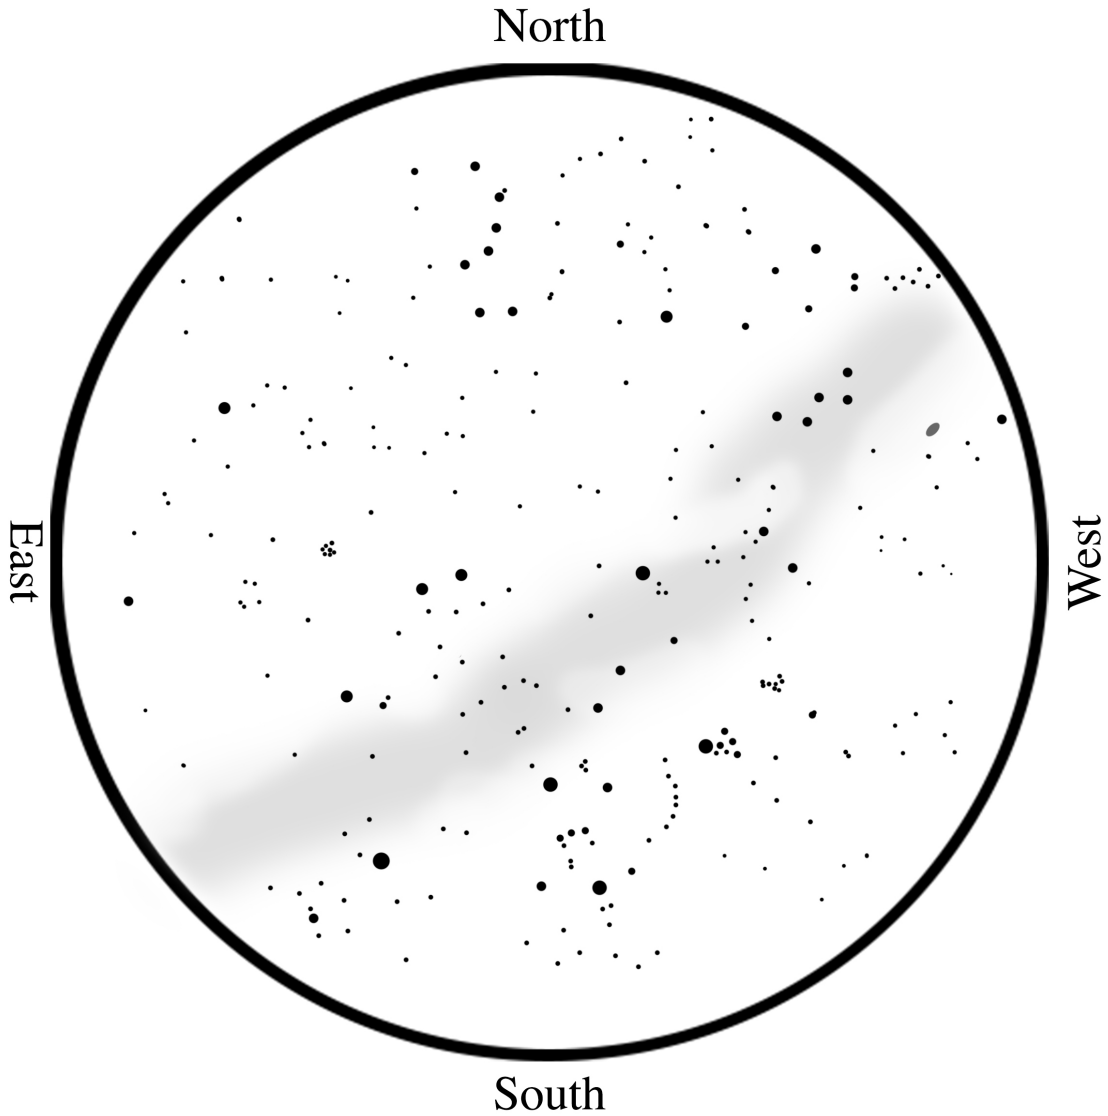

## Winter Star Chart *without Constellation Lines*

---

The Winter Sky  
45° North Latitude