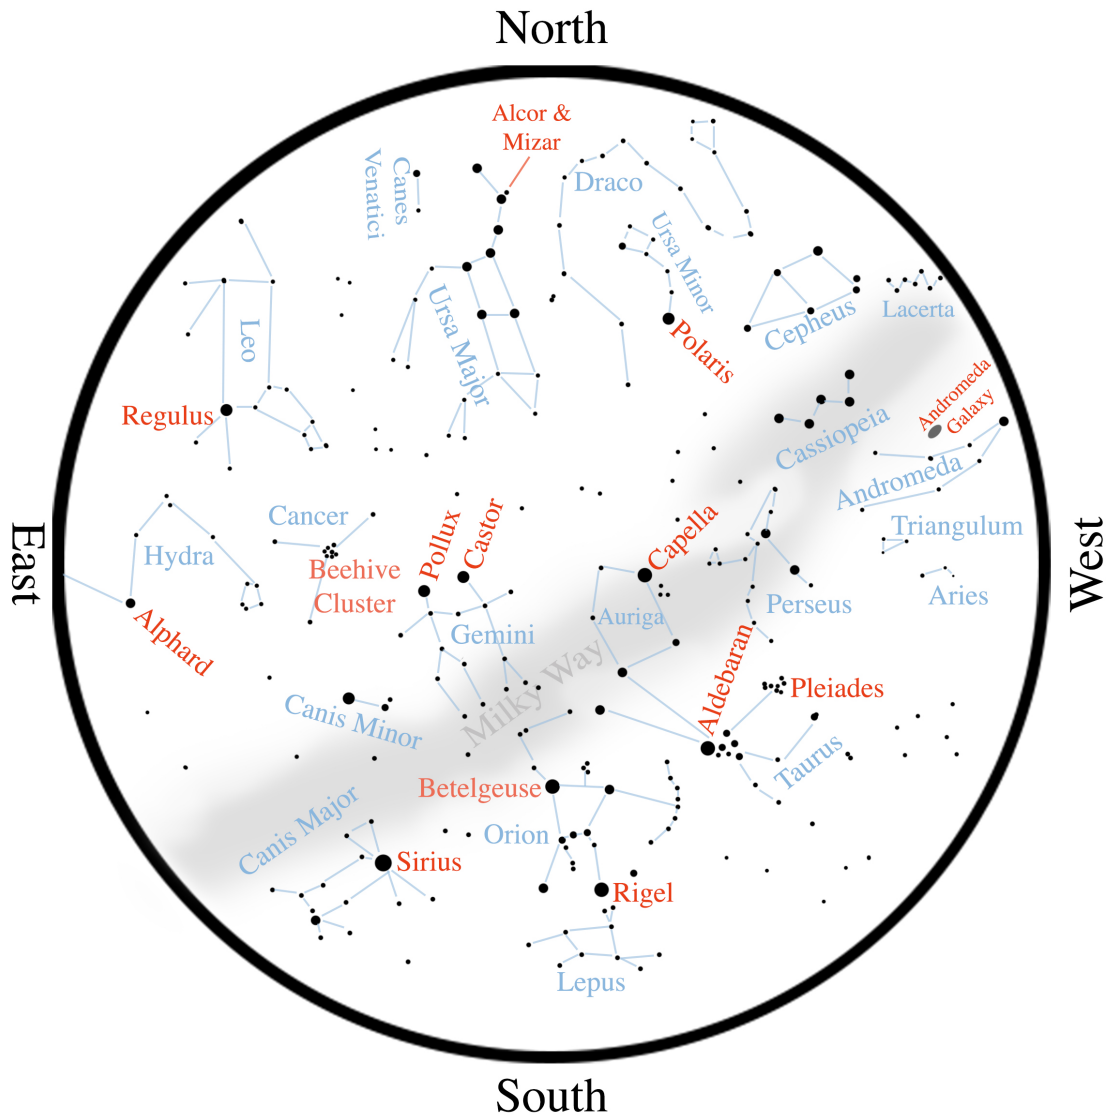

Winter Star Chart with Constellation Lines

The Winter Sky
45° North Latitude